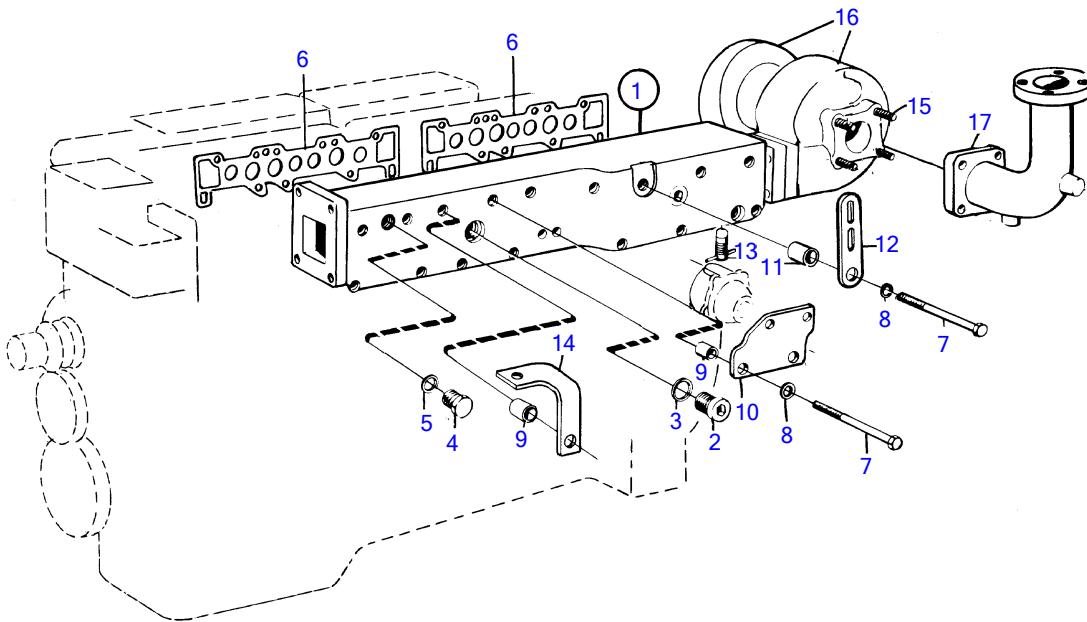

TAMD70E

5147

TAMD70E

REF	PART NO.	QTY	DESCRIPTION	SEE SEC.	NOTES
1	(875706)	1	Exhaust pipe		Obsolete part
2	467367	6	• Plug		
3	469328	6	• Gasket		
4	301185	2	• Plug		
5	957185	2	• Gasket		
6	842531	2	Gasket		
7	942338	4	Hexagon screw		L=114mm
	955544	8	Hexagon screw		L=102mm
	959797	7	Hexagon screw		L=140mm
	959798	1	Hexagon screw		L=152mm
8	942336	20	Spring washer		
9	(912127)	4	Spacer sleeve		Obsolete part
10	(843974)	1	Bracket		See group 2C, Obsolete part
11	(912128)	1	Spacer ring		Obsolete part
12	965535	1	Bracket		
13	82745	1	Shut-off cock		
14	(844575)	2	Attaching plate		Obsolete part
15	924079	4	Stud		
16		1	turbo	16819	
17		1	exhaust elbow, hose	16821	